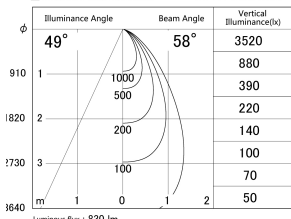

Item no. DD146-0850B9030

Series Name: cledy versa L-G tracklight
(DD146)

■ Lighting Distribution Curve (cd/1000 lm)

Installation	Recessed mount
Type	cledy versa L-G tracklight (DD146)
Fixture wattage	7.5W
Beam angle	58deg
Color Temp.	3000K
CRI	Ra>90
Luminous	830 lm
Body	Die-castaluminumalloy
Body finish	N/A
Trim finish	Black
Reflector finish	N/A
IP Rate	IP20
Light source	COB module
Input Voltage	AC220~240V
Dimming Type	Non-Dimmable
Certificate	CE,CCC
Cut Hole	100mm