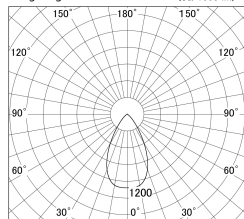

■ Lighting Distribution Curve (cd/1000 lm)