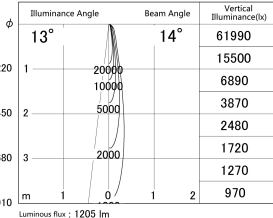

Item no. DD146-1515B9030

Series Name: cledy versa L-G tracklight
(DD146)

■ Lighting Distribution Curve (cd/1000 lm)

■ Direct Horizontal Illuminance DD146-1515B9030

Installation	Recessed mount
Type	cledy versa L-G tracklight (DD146)
Fixture wattage	14W
Beam angle	14deg
Color Temp.	3000K
CRI	Ra>90
Luminous	1206 lm
Body	Die-castaluminumalloy
Body finish	N/A
Trim finish	Black
Reflector finish	N/A
IP Rate	IP20
Light source	COB module
Input Voltage	AC220~240V
Dimming Type	Non-Dimmable
Certificate	CE,CCC
Cut Hole	100mm