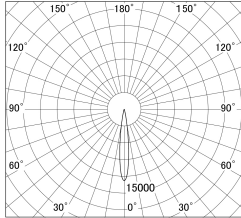

Item no. DD146-1515B9030

Series Name: cledy versa L-G tracklight
(DD146)

■ Lighting Distribution Curve (cd/1000 lm)

■ Direct Horizontal Illuminance DD146-1515B9030

Installation	Recessed mount
Type	cledy versa L-G tracklight (DD146)
Fixture wattage	14W
Beam angle	14deg
Color Temp.	3000K
CRI	Ra>90
Luminous	1206 lm
Body	Die-castaluminumalloy
Body finish	N/A
Trim finish	Black
Reflector finish	N/A
IP Rate	IP20
Light source	COB module
Input Voltage	AC220~240V
Dimming Type	Non-Dimmable
Certificate	CE,CCC
Cut Hole	100mm