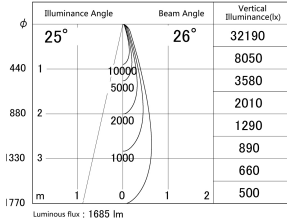

Item no. DD146-1525B9030

Series Name: cledy versa L-G tracklight
(DD146)

■ Lighting Distribution Curve (cd/1000 lm)

■ Direct Horizontal Illuminance DD146-1525B9030

Installation	Recessed mount
Type	cledy versa L-G tracklight (DD146)
Fixture wattage	14W
Beam angle	26deg
Color Temp.	3000K
CRI	Ra>90
Luminous	1684 lm
Body	Die-castaluminumalloy
Body finish	N/A
Trim finish	Black
Reflector finish	N/A
IP Rate	IP20
Light source	COB module
Input Voltage	AC220~240V
Dimming Type	Non-Dimmable
Certificate	CE,CCC
Cut Hole	100mm