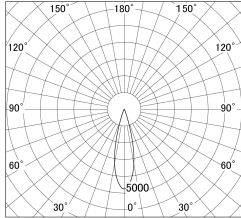

Item no. DD146-1525B9030

Series Name: cledy versa L-G tracklight
(DD146)

■ Lighting Distribution Curve (cd/1000 lm)

■ Direct Horizontal Illuminance DD146-1525B9030

Installation	Recessed mount
Type	cledy versa L-G tracklight (DD146)
Fixture wattage	14W
Beam angle	26deg
Color Temp.	3000K
CRI	Ra>90
Luminous	1684 lm
Body	Die-castaluminumalloy
Body finish	N/A
Trim finish	Black
Reflector finish	N/A
IP Rate	IP20
Light source	COB module
Input Voltage	AC220~240V
Dimming Type	Non-Dimmable
Certificate	CE,CCC
Cut Hole	100mm