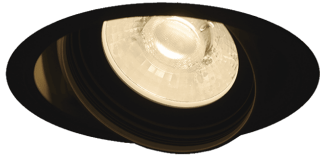

Item no. DD146-1525B9030

Series Name: cledy versa L-G tracklight
(DD146)

■ Lighting Distribution Curve (cd/1000 lm)

■ Direct Horizontal Illuminance DD146-1525B9030

Installation	Recessed mount
Type	cledy versa L-G tracklight (DD146)
Fixture wattage	14W
Beam angle	26deg
Color Temp.	3000K
CRI	Ra>90
Luminous	1684 lm
Body	Die-castaluminumalloy
Body finish	N/A
Trim finish	Black
Reflector finish	N/A
IP Rate	IP20
Light source	COB module
Input Voltage	AC220~240V
Dimming Type	Non-Dimmable
Certificate	CE,CCC
Cut Hole	100mm