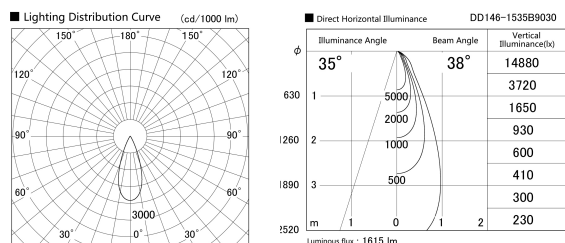

Item no. DD146-1535B9030

Series Name: cledy versa L-G tracklight (DD146)

Installation	Recessed mount
Type	cledy versa L-G tracklight (DD146)
Fixture wattage	14W
Beam angle	38deg
Color Temp.	3000K
CRI	Ra>90
Luminous	1614 lm
Body	Die-castaluminumalloy
Body finish	N/A
Trim finish	Black
Reflector finish	N/A
IP Rate	IP20
Light source	COB module
Input Voltage	AC220~240V
Dimming Type	Non-Dimmable
Certificate	CE,CCC
Cut Hole	100mm