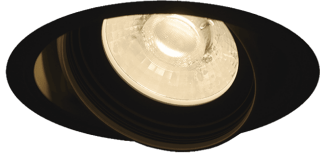

Item no. DD146-1550B9030

Series Name: cledy versa L-G tracklight
(DD146)

■ Lighting Distribution Curve (cd/1000 lm)

■ Direct Horizontal Illuminance DD146-1550B9030

Installation	Recessed mount
Type	cledy versa L-G tracklight (DD146)
Fixture wattage	14W
Beam angle	57deg
Color Temp.	3000K
CRI	Ra>90
Luminous	1605 lm
Body	Die-castaluminumalloy
Body finish	N/A
Trim finish	Black
Reflector finish	N/A
IP Rate	IP20
Light source	COB module
Input Voltage	AC220~240V
Dimming Type	Non-Dimmable
Certificate	CE,CCC
Cut Hole	100mm