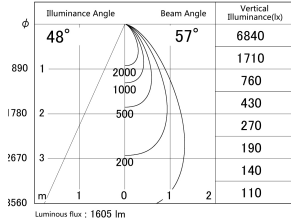

Item no. DD146-1550B9030

Series Name: cledy versa L-G tracklight
(DD146)

■ Lighting Distribution Curve (cd/1000 lm)

■ Direct Horizontal Illuminance DD146-1550B9030

Installation	Recessed mount
Type	cledy versa L-G tracklight (DD146)
Fixture wattage	14W
Beam angle	57deg
Color Temp.	3000K
CRI	Ra>90
Luminous	1605 lm
Body	Die-castaluminumalloy
Body finish	N/A
Trim finish	Black
Reflector finish	N/A
IP Rate	IP20
Light source	COB module
Input Voltage	AC220~240V
Dimming Type	Non-Dimmable
Certificate	CE,CCC
Cut Hole	100mm