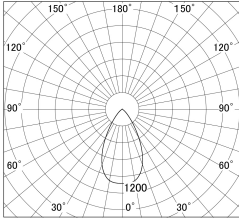

Item no. DD146-1550B9030

Series Name: cledy versa L-G tracklight
(DD146)

■ Lighting Distribution Curve (cd/1000 lm)

■ Direct Horizontal Illuminance DD146-1550B9030

Installation	Recessed mount
Type	cledy versa L-G tracklight (DD146)
Fixture wattage	14W
Beam angle	57deg
Color Temp.	3000K
CRI	Ra>90
Luminous	1605 lm
Body	Die-castaluminumalloy
Body finish	N/A
Trim finish	Black
Reflector finish	N/A
IP Rate	IP20
Light source	COB module
Input Voltage	AC220~240V
Dimming Type	Non-Dimmable
Certificate	CE,CCC
Cut Hole	100mm