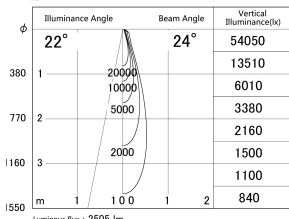

Item no. DD146-2025B9030

Series Name: cledy versa L-G tracklight
(DD146)

■ Lighting Distribution Curve (cd/1000 lm)

Installation	Recessed mount
Type	cledy versa L-G tracklight (DD146)
Fixture wattage	21W
Beam angle	24deg
Color Temp.	3000K
CRI	Ra>90
Luminous	2504 lm
Body	Die-castaluminumalloy
Body finish	N/A
Trim finish	Black
Reflector finish	N/A
IP Rate	IP20
Light source	COB module
Input Voltage	AC220~240V
Dimming Type	Non-Dimmable
Certificate	CE,CCC
Cut Hole	125mm