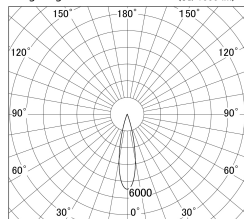

■ Lighting Distribution Curve (cd/1000 lm)