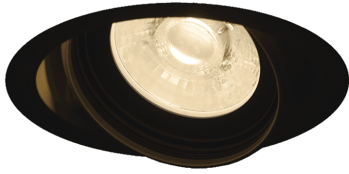

Item no. DD146-2035B9030

Series Name: cledy versa L-G tracklight  
(DD146)

■ Lighting Distribution Curve (cd/1000 lm)

■ Direct Horizontal Illuminance DD146-2035B9030

Installation	Recessed mount
Type	cledy versa L-G tracklight (DD146)
Fixture wattage	21W
Beam angle	30deg
Color Temp.	3000K
CRI	Ra>90
Luminous	2514 lm
Body	Die-castaluminumalloy
Body finish	N/A
Trim finish	Black
Reflector finish	N/A
IP Rate	IP20
Light source	COB module
Input Voltage	AC220~240V
Dimming Type	Non-Dimmable
Certificate	CE,CCC
Cut Hole	125mm