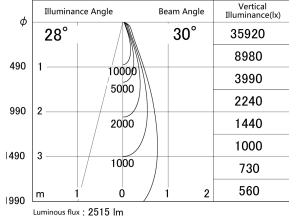

Item no. DD146-2035B9030

Series Name: cledy versa L-G tracklight  
(DD146)

■ Lighting Distribution Curve (cd/1000 lm)

■ Direct Horizontal Illuminance DD146-2035B9030

Installation	Recessed mount
Type	cledy versa L-G tracklight (DD146)
Fixture wattage	21W
Beam angle	30deg
Color Temp.	3000K
CRI	Ra>90
Luminous	2514 lm
Body	Die-castaluminumalloy
Body finish	N/A
Trim finish	Black
Reflector finish	N/A
IP Rate	IP20
Light source	COB module
Input Voltage	AC220~240V
Dimming Type	Non-Dimmable
Certificate	CE,CCC
Cut Hole	125mm