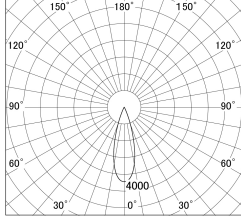

Item no. DD146-2035B9030

Series Name: cledy versa L-G tracklight  
(DD146)

■ Lighting Distribution Curve (cd/1000 lm)

■ Direct Horizontal Illuminance DD146-2035B9030

Installation	Recessed mount
Type	cledy versa L-G tracklight (DD146)
Fixture wattage	21W
Beam angle	30deg
Color Temp.	3000K
CRI	Ra>90
Luminous	2514 lm
Body	Die-castaluminumalloy
Body finish	N/A
Trim finish	Black
Reflector finish	N/A
IP Rate	IP20
Light source	COB module
Input Voltage	AC220~240V
Dimming Type	Non-Dimmable
Certificate	CE,CCC
Cut Hole	125mm