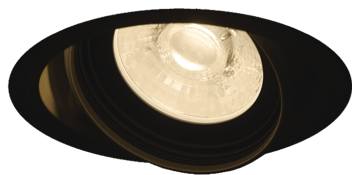

Item no. DD146-2050B9030

Series Name: cledy versa L-G tracklight
(DD146)