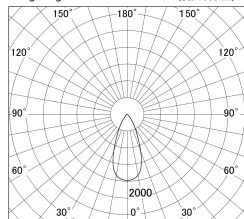

■ Lighting Distribution Curve (cd/1000 lm)