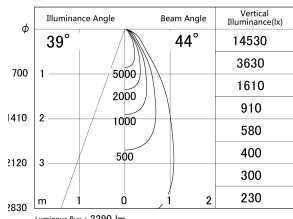

Item no. DD146-2050B9030

Series Name: cledy versa L-G tracklight
(DD146)

■ Lighting Distribution Curve (cd/1000 lm)

Installation	Recessed mount
Type	cledy versa L-G tracklight (DD146)
Fixture wattage	21W
Beam angle	44deg
Color Temp.	3000K
CRI	Ra>90
Luminous	2291 lm
Body	Die-castaluminumalloy
Body finish	N/A
Trim finish	Black
Reflector finish	N/A
IP Rate	IP20
Light source	COB module
Input Voltage	AC220~240V
Dimming Type	Non-Dimmable
Certificate	CE,CCC
Cut Hole	125mm