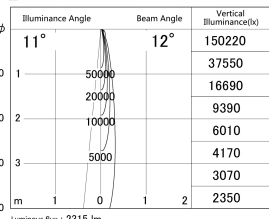

Item no. DD146-2515B9030

Series Name: cledy versa L-G tracklight
(DD146)

■ Lighting Distribution Curve (cd/1000 lm)

■ Direct Horizontal Illuminance DD146-2515B9030

Installation	Recessed mount
Type	cledy versa L-G tracklight (DD146)
Fixture wattage	24W
Beam angle	12deg
Color Temp.	3000K
CRI	Ra>90
Luminous	2314 lm
Body	Die-castaluminumalloy
Body finish	N/A
Trim finish	Black
Reflector finish	N/A
IP Rate	IP20
Light source	COB module
Input Voltage	AC220~240V
Dimming Type	Non-Dimmable
Certificate	CE,CCC
Cut Hole	125mm