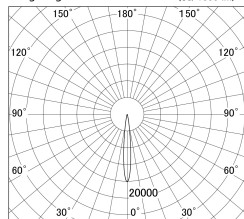

Item no. DD146-2515B9030

Series Name: cledy versa L-G tracklight
(DD146)

■ Lighting Distribution Curve (cd/1000 lm)

■ Direct Horizontal Illuminance DD146-2515B9030

Installation	Recessed mount
Type	cledy versa L-G tracklight (DD146)
Fixture wattage	24W
Beam angle	12deg
Color Temp.	3000K
CRI	Ra>90
Luminous	2314 lm
Body	Die-castaluminumalloy
Body finish	N/A
Trim finish	Black
Reflector finish	N/A
IP Rate	IP20
Light source	COB module
Input Voltage	AC220~240V
Dimming Type	Non-Dimmable
Certificate	CE,CCC
Cut Hole	125mm