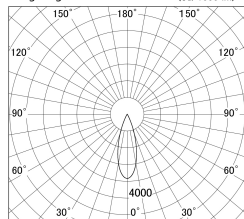

■ Lighting Distribution Curve (cd/1000 lm)