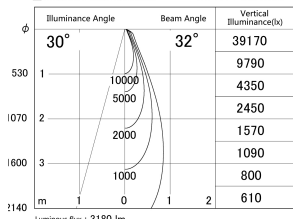

Item no. DD146-2535B9030

Series Name: cledy versa L-G tracklight
(DD146)

■ Lighting Distribution Curve (cd/1000 lm)

Installation	Recessed mount
Type	cledy versa L-G tracklight (DD146)
Fixture wattage	24W
Beam angle	32deg
Color Temp.	3000K
CRI	Ra>90
Luminous	3179 lm
Body	Die-castaluminumalloy
Body finish	N/A
Trim finish	Black
Reflector finish	N/A
IP Rate	IP20
Light source	COB module
Input Voltage	AC220~240V
Dimming Type	Non-Dimmable
Certificate	CE,CCC
Cut Hole	125mm