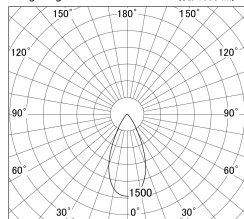

■ Lighting Distribution Curve (cd/1000 lm)