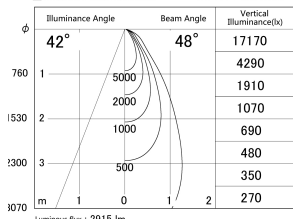

Item no. DD146-2550B9030

Series Name: cledy versa L-G tracklight
(DD146)

■ Lighting Distribution Curve (cd/1000 lm)

Installation	Recessed mount
Type	cledy versa L-G tracklight (DD146)
Fixture wattage	24W
Beam angle	48deg
Color Temp.	3000K
CRI	Ra>90
Luminous	2913 lm
Body	Die-castaluminumalloy
Body finish	N/A
Trim finish	Black
Reflector finish	N/A
IP Rate	IP20
Light source	COB module
Input Voltage	AC220~240V
Dimming Type	Non-Dimmable
Certificate	CE,CCC
Cut Hole	125mm