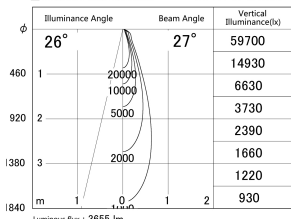

Item no. DD146-3025B9030

Series Name: cledy versa L-G tracklight
(DD146)

■ Lighting Distribution Curve (cd/1000 lm)

Installation	Recessed mount
Type	cledy versa L-G tracklight (DD146)
Fixture wattage	28W
Beam angle	27deg
Color Temp.	3000K
CRI	Ra>90
Luminous	3655 lm
Body	Die-castaluminumalloy
Body finish	N/A
Trim finish	Black
Reflector finish	N/A
IP Rate	IP20
Light source	COB module
Input Voltage	AC220~240V
Dimming Type	Non-Dimmable
Certificate	CE,CCC
Cut Hole	125mm