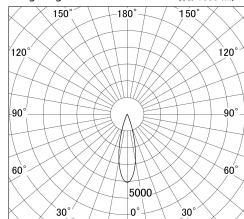

■ Lighting Distribution Curve (cd/1000 lm)