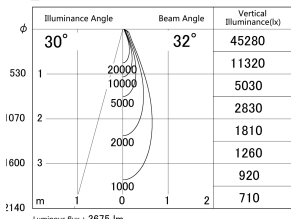

Item no. DD146-3035B9030

Series Name: cledy versa L-G tracklight
(DD146)

■ Lighting Distribution Curve (cd/1000 lm)

Installation	Recessed mount
Type	cledy versa L-G tracklight (DD146)
Fixture wattage	28W
Beam angle	32deg
Color Temp.	3000K
CRI	Ra>90
Luminous	3675 lm
Body	Die-castaluminumalloy
Body finish	N/A
Trim finish	Black
Reflector finish	N/A
IP Rate	IP20
Light source	COB module
Input Voltage	AC220~240V
Dimming Type	Non-Dimmable
Certificate	CE,CCC
Cut Hole	125mm