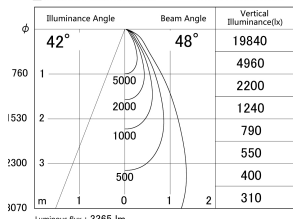

Item no. DD146-3050B9030

Series Name: cledy versa L-G tracklight
(DD146)

■ Lighting Distribution Curve (cd/1000 lm)

Installation	Recessed mount
Type	cledy versa L-G tracklight (DD146)
Fixture wattage	28W
Beam angle	48deg
Color Temp.	3000K
CRI	Ra>90
Luminous	3367 lm
Body	Die-castaluminumalloy
Body finish	N/A
Trim finish	Black
Reflector finish	N/A
IP Rate	IP20
Light source	COB module
Input Voltage	AC220~240V
Dimming Type	Non-Dimmable
Certificate	CE,CCC
Cut Hole	125mm