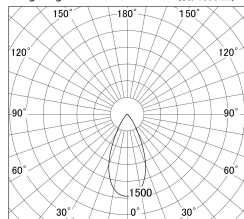

■ Lighting Distribution Curve (cd/1000 lm)