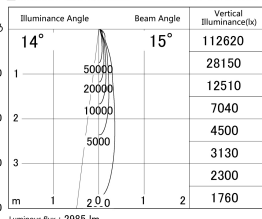

Item no. DD146-3515B9030

Series Name: cledy versa L-G tracklight
(DD146)

■ Lighting Distribution Curve (cd/1000 lm)

Installation	Recessed mount
Type	cledy versa L-G tracklight (DD146)
Fixture wattage	32W
Beam angle	15deg
Color Temp.	3000K
CRI	Ra>90
Luminous	2985 lm
Body	Die-castaluminumalloy
Body finish	N/A
Trim finish	Black
Reflector finish	N/A
IP Rate	IP20
Light source	COB module
Input Voltage	AC220~240V
Dimming Type	Non-Dimmable
Certificate	CE,CCC
Cut Hole	150mm