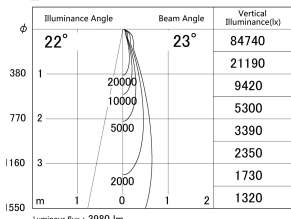

Item no. DD146-3525B9030

Series Name: cledy versa L-G tracklight
(DD146)

■ Lighting Distribution Curve (cd/1000 lm)

Installation	Recessed mount
Type	cledy versa L-G tracklight (DD146)
Fixture wattage	32W
Beam angle	23deg
Color Temp.	3000K
CRI	Ra>90
Luminous	3979 lm
Body	Die-castaluminumalloy
Body finish	N/A
Trim finish	Black
Reflector finish	N/A
IP Rate	IP20
Light source	COB module
Input Voltage	AC220~240V
Dimming Type	Non-Dimmable
Certificate	CE,CCC
Cut Hole	150mm