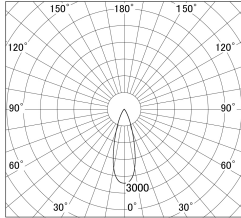

Item no. DD146-3535B9030

Series Name: cledy versa L-G tracklight
(DD146)

■ Lighting Distribution Curve (cd/1000 lm)

■ Direct Horizontal Illuminance DD146-3535B9030

Installation	Recessed mount
Type	cledy versa L-G tracklight (DD146)
Fixture wattage	32W
Beam angle	32deg
Color Temp.	3000K
CRI	Ra>90
Luminous	4019 lm
Body	Die-castaluminumalloy
Body finish	N/A
Trim finish	Black
Reflector finish	N/A
IP Rate	IP20
Light source	COB module
Input Voltage	AC220~240V
Dimming Type	Non-Dimmable
Certificate	CE,CCC
Cut Hole	150mm