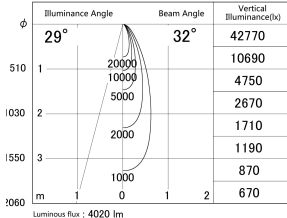

Item no. DD146-3535B9030

Series Name: cledy versa L-G tracklight
(DD146)

■ Lighting Distribution Curve (cd/1000 lm)

■ Direct Horizontal Illuminance DD146-3535B9030

Installation	Recessed mount
Type	cledy versa L-G tracklight (DD146)
Fixture wattage	32W
Beam angle	32deg
Color Temp.	3000K
CRI	Ra>90
Luminous	4019 lm
Body	Die-castaluminumalloy
Body finish	N/A
Trim finish	Black
Reflector finish	N/A
IP Rate	IP20
Light source	COB module
Input Voltage	AC220~240V
Dimming Type	Non-Dimmable
Certificate	CE,CCC
Cut Hole	150mm