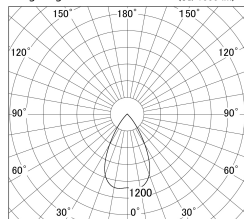

■ Lighting Distribution Curve (cd/1000 lm)