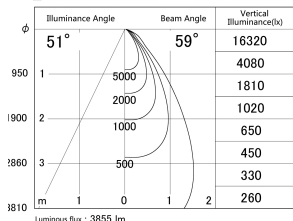

Item no. DD146-3550B9030

Series Name: cledy versa L-G tracklight
(DD146)

■ Lighting Distribution Curve (cd/1000 lm)

Installation	Recessed mount
Type	cledy versa L-G tracklight (DD146)
Fixture wattage	32W
Beam angle	59deg
Color Temp.	3000K
CRI	Ra>90
Luminous	3856 lm
Body	Die-castaluminumalloy
Body finish	N/A
Trim finish	Black
Reflector finish	N/A
IP Rate	IP20
Light source	COB module
Input Voltage	AC220~240V
Dimming Type	Non-Dimmable
Certificate	CE,CCC
Cut Hole	150mm