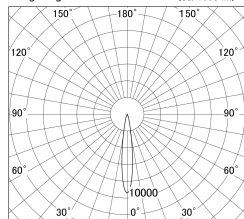

■ Lighting Distribution Curve (cd/1000 lm)