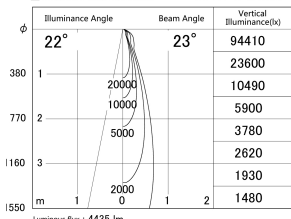

Item no. DD146-4025B9030

Series Name: cledy versa L-G tracklight
(DD146)

■ Lighting Distribution Curve (cd/1000 lm)

Installation	Recessed mount
Type	cledy versa L-G tracklight (DD146)
Fixture wattage	36W
Beam angle	23deg
Color Temp.	3000K
CRI	Ra>90
Luminous	4433 lm
Body	Die-castaluminumalloy
Body finish	N/A
Trim finish	Black
Reflector finish	N/A
IP Rate	IP20
Light source	COB module
Input Voltage	AC220~240V
Dimming Type	Non-Dimmable
Certificate	CE,CCC
Cut Hole	150mm