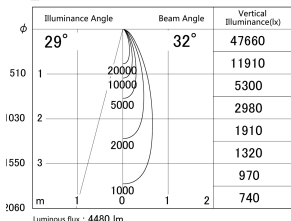

Item no. DD146-4035B9030

Series Name: cledy versa L-G tracklight
(DD146)

■ Lighting Distribution Curve (cd/1000 lm)

Installation	Recessed mount
Type	cledy versa L-G tracklight (DD146)
Fixture wattage	36W
Beam angle	32deg
Color Temp.	3000K
CRI	Ra>90
Luminous	4478 lm
Body	Die-castaluminumalloy
Body finish	N/A
Trim finish	Black
Reflector finish	N/A
IP Rate	IP20
Light source	COB module
Input Voltage	AC220~240V
Dimming Type	Non-Dimmable
Certificate	CE,CCC
Cut Hole	150mm