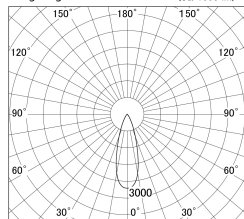

■ Lighting Distribution Curve (cd/1000 lm)