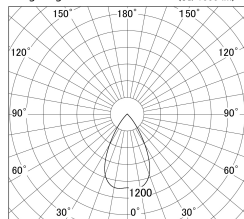

■ Lighting Distribution Curve (cd/1000 lm)