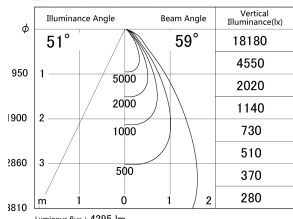

Item no. DD146-4050B9030

Series Name: cledy versa L-G tracklight
(DD146)

■ Lighting Distribution Curve (cd/1000 lm)

Installation	Recessed mount
Type	cledy versa L-G tracklight (DD146)
Fixture wattage	36W
Beam angle	59deg
Color Temp.	3000K
CRI	Ra>90
Luminous	4296 lm
Body	Die-castaluminumalloy
Body finish	N/A
Trim finish	Black
Reflector finish	N/A
IP Rate	IP20
Light source	COB module
Input Voltage	AC220~240V
Dimming Type	Non-Dimmable
Certificate	CE,CCC
Cut Hole	150mm