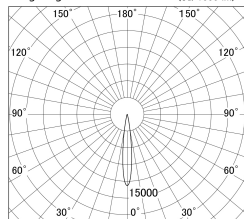

Item no. DD146-0815B9035

Series Name: cledy versa L-G tracklight
(DD146)

■ Lighting Distribution Curve (cd/1000 lm)

■ Direct Horizontal Illuminance DD146-0815B9035

φ	Illuminance Angle	Beam Angle	Vertical Illuminance(lx)
220	13°	14°	34690
1			8670
			10000
			5000
450			2170
2			1390
			2000
680			960
3			710
			1000
910			540
m			
			1
			2

Luminous flux : 675 lm

Installation	Recessed mount
Type	cledy versa L-G tracklight (DD146)
Fixture wattage	7.5W
Beam angle	14deg
Color Temp.	3500K
CRI	Ra>90
Luminous	675 lm
Body	Die-castaluminumalloy
Body finish	N/A
Trim finish	Black
Reflector finish	N/A
IP Rate	IP20
Light source	COB module
Input Voltage	AC220~240V
Dimming Type	Non-Dimmable
Certificate	CE,CCC
Cut Hole	100mm