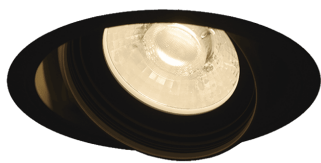

Item no. DD146-0815B9035

Series Name: cledy versa L-G tracklight
(DD146)

■ Lighting Distribution Curve (cd/1000 lm)

■ Direct Horizontal Illuminance DD146-0815B9035

φ	Illuminance Angle	Beam Angle	Vertical Illuminance(lx)
220	13°	14°	34690
1			8670
			10000
			5000
450			2170
2			1390
			2000
680			960
3			710
			1000
910			540
m			
			1
			2

Luminous flux : 675 lm

Installation	Recessed mount
Type	cledy versa L-G tracklight (DD146)
Fixture wattage	7.5W
Beam angle	14deg
Color Temp.	3500K
CRI	Ra>90
Luminous	675 lm
Body	Die-castaluminumalloy
Body finish	N/A
Trim finish	Black
Reflector finish	N/A
IP Rate	IP20
Light source	COB module
Input Voltage	AC220~240V
Dimming Type	Non-Dimmable
Certificate	CE,CCC
Cut Hole	100mm