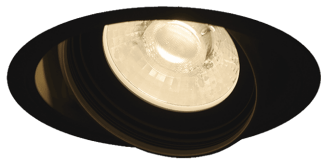

Item no. DD146-0825B9035

Series Name: cledy versa L-G tracklight
(DD146)