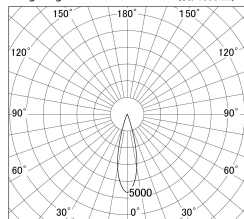

■ Lighting Distribution Curve (cd/1000 lm)