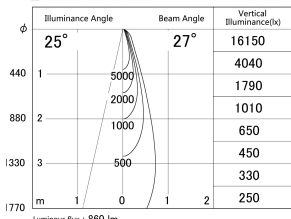

Item no. DD146-0825B9035

Series Name: cledy versa L-G tracklight
(DD146)

■ Lighting Distribution Curve (cd/1000 lm)

Installation	Recessed mount
Type	cledy versa L-G tracklight (DD146)
Fixture wattage	7.5W
Beam angle	27deg
Color Temp.	3500K
CRI	Ra>90
Luminous	861 lm
Body	Die-castaluminumalloy
Body finish	N/A
Trim finish	Black
Reflector finish	N/A
IP Rate	IP20
Light source	COB module
Input Voltage	AC220~240V
Dimming Type	Non-Dimmable
Certificate	CE,CCC
Cut Hole	100mm