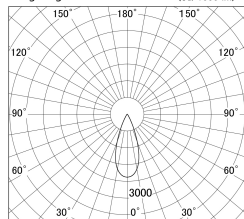

■ Lighting Distribution Curve (cd/1000 lm)