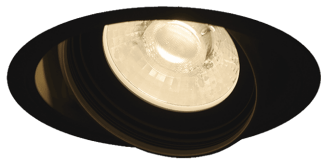

Item no. DD146-0835B9035

Series Name: cledy versa L-G tracklight
(DD146)