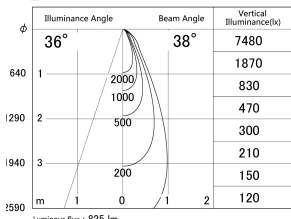

Item no. DD146-0835B9035

Series Name: cledy versa L-G tracklight
(DD146)

■ Lighting Distribution Curve (cd/1000 lm)

Installation	Recessed mount
Type	cledy versa L-G tracklight (DD146)
Fixture wattage	7.5W
Beam angle	38deg
Color Temp.	3500K
CRI	Ra>90
Luminous	826 lm
Body	Die-castaluminumalloy
Body finish	N/A
Trim finish	Black
Reflector finish	N/A
IP Rate	IP20
Light source	COB module
Input Voltage	AC220~240V
Dimming Type	Non-Dimmable
Certificate	CE,CCC
Cut Hole	100mm