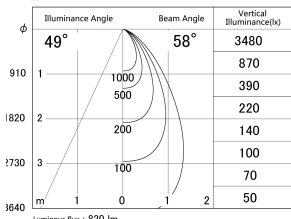

Item no. DD146-0850B9035

Series Name: cledy versa L-G tracklight
(DD146)

■ Lighting Distribution Curve (cd/1000 lm)

Installation	Recessed mount
Type	cledy versa L-G tracklight (DD146)
Fixture wattage	7.5W
Beam angle	58deg
Color Temp.	3500K
CRI	Ra>90
Luminous	822 lm
Body	Die-castaluminumalloy
Body finish	N/A
Trim finish	Black
Reflector finish	N/A
IP Rate	IP20
Light source	COB module
Input Voltage	AC220~240V
Dimming Type	Non-Dimmable
Certificate	CE,CCC
Cut Hole	100mm