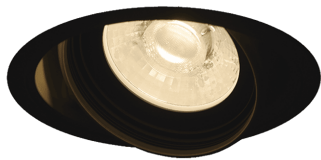

Item no. DD146-0850B9035

Series Name: cledy versa L-G tracklight
(DD146)