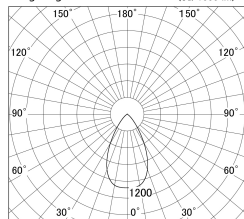

■ Lighting Distribution Curve (cd/1000 lm)