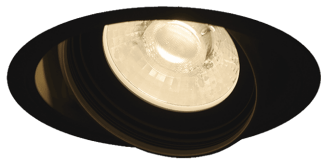

Item no. DD146-1515B9035

Series Name: cledy versa L-G tracklight
(DD146)

■ Lighting Distribution Curve (cd/1000 lm)

■ Direct Horizontal Illuminance DD146-1515B9035

Installation	Recessed mount
Type	cledy versa L-G tracklight (DD146)
Fixture wattage	14W
Beam angle	14deg
Color Temp.	3500K
CRI	Ra>90
Luminous	1230 lm
Body	Die-castaluminumalloy
Body finish	N/A
Trim finish	Black
Reflector finish	N/A
IP Rate	IP20
Light source	COB module
Input Voltage	AC220~240V
Dimming Type	Non-Dimmable
Certificate	CE,CCC
Cut Hole	100mm