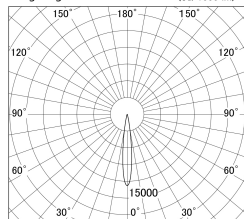

Item no. DD146-1515B9035

Series Name: cledy versa L-G tracklight
(DD146)

■ Lighting Distribution Curve (cd/1000 lm)

■ Direct Horizontal Illuminance DD146-1515B9035

Installation	Recessed mount
Type	cledy versa L-G tracklight (DD146)
Fixture wattage	14W
Beam angle	14deg
Color Temp.	3500K
CRI	Ra>90
Luminous	1230 lm
Body	Die-castaluminumalloy
Body finish	N/A
Trim finish	Black
Reflector finish	N/A
IP Rate	IP20
Light source	COB module
Input Voltage	AC220~240V
Dimming Type	Non-Dimmable
Certificate	CE,CCC
Cut Hole	100mm