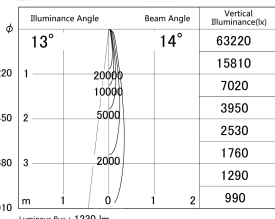

Item no. DD146-1515B9035

Series Name: cledy versa L-G tracklight
(DD146)

■ Lighting Distribution Curve (cd/1000 lm)

■ Direct Horizontal Illuminance DD146-1515B9035

Installation	Recessed mount
Type	cledy versa L-G tracklight (DD146)
Fixture wattage	14W
Beam angle	14deg
Color Temp.	3500K
CRI	Ra>90
Luminous	1230 lm
Body	Die-castaluminumalloy
Body finish	N/A
Trim finish	Black
Reflector finish	N/A
IP Rate	IP20
Light source	COB module
Input Voltage	AC220~240V
Dimming Type	Non-Dimmable
Certificate	CE,CCC
Cut Hole	100mm