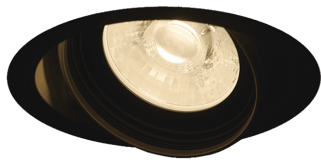

Item no. DD146-1525B9035

Series Name: cledy versa L-G tracklight
(DD146)