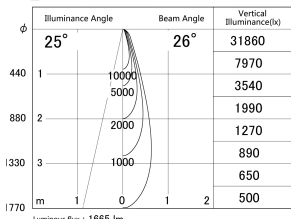

Item no. DD146-1525B9035

Series Name: cledy versa L-G tracklight
(DD146)

■ Lighting Distribution Curve (cd/1000 lm)

Installation	Recessed mount
Type	cledy versa L-G tracklight (DD146)
Fixture wattage	14W
Beam angle	26deg
Color Temp.	3500K
CRI	Ra>90
Luminous	1667 lm
Body	Die-castaluminumalloy
Body finish	N/A
Trim finish	Black
Reflector finish	N/A
IP Rate	IP20
Light source	COB module
Input Voltage	AC220~240V
Dimming Type	Non-Dimmable
Certificate	CE,CCC
Cut Hole	100mm