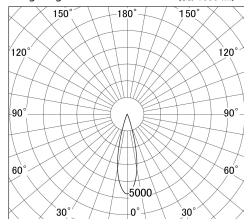

■ Lighting Distribution Curve (cd/1000 lm)