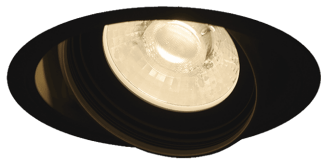

Item no. DD146-1535B9035

Series Name: cledy versa L-G tracklight
(DD146)