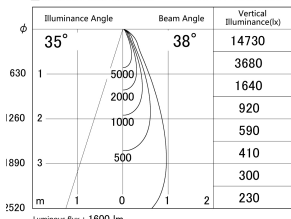

Item no. DD146-1535B9035

Series Name: cledy versa L-G tracklight
(DD146)

■ Lighting Distribution Curve (cd/1000 lm)

Installation	Recessed mount
Type	cledy versa L-G tracklight (DD146)
Fixture wattage	14W
Beam angle	38deg
Color Temp.	3500K
CRI	Ra>90
Luminous	1598 lm
Body	Die-castaluminumalloy
Body finish	N/A
Trim finish	Black
Reflector finish	N/A
IP Rate	IP20
Light source	COB module
Input Voltage	AC220~240V
Dimming Type	Non-Dimmable
Certificate	CE,CCC
Cut Hole	100mm