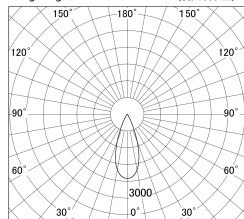

■ Lighting Distribution Curve (cd/1000 lm)