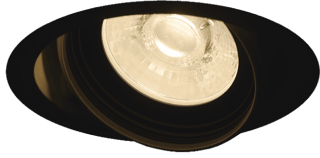

Item no. DD146-1550B9035

Series Name: cledy versa L-G tracklight
(DD146)

■ Lighting Distribution Curve (cd/1000 lm)

■ Direct Horizontal Illuminance DD146-1550B9035

Installation	Recessed mount
Type	cledy versa L-G tracklight (DD146)
Fixture wattage	14W
Beam angle	57deg
Color Temp.	3500K
CRI	Ra>90
Luminous	1589 lm
Body	Die-castaluminumalloy
Body finish	N/A
Trim finish	Black
Reflector finish	N/A
IP Rate	IP20
Light source	COB module
Input Voltage	AC220~240V
Dimming Type	Non-Dimmable
Certificate	CE,CCC
Cut Hole	100mm