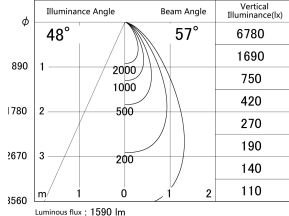

Item no. DD146-1550B9035

Series Name: cledy versa L-G tracklight
(DD146)

■ Lighting Distribution Curve (cd/1000 lm)

■ Direct Horizontal Illuminance DD146-1550B9035

Installation	Recessed mount
Type	cledy versa L-G tracklight (DD146)
Fixture wattage	14W
Beam angle	57deg
Color Temp.	3500K
CRI	Ra>90
Luminous	1589 lm
Body	Die-castaluminumalloy
Body finish	N/A
Trim finish	Black
Reflector finish	N/A
IP Rate	IP20
Light source	COB module
Input Voltage	AC220~240V
Dimming Type	Non-Dimmable
Certificate	CE,CCC
Cut Hole	100mm