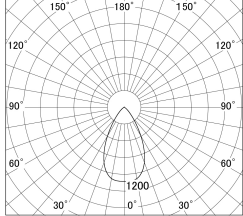

Item no. DD146-1550B9035

Series Name: cledy versa L-G tracklight
(DD146)

■ Lighting Distribution Curve (cd/1000 lm)

■ Direct Horizontal Illuminance DD146-1550B9035

Installation	Recessed mount
Type	cledy versa L-G tracklight (DD146)
Fixture wattage	14W
Beam angle	57deg
Color Temp.	3500K
CRI	Ra>90
Luminous	1589 lm
Body	Die-castaluminumalloy
Body finish	N/A
Trim finish	Black
Reflector finish	N/A
IP Rate	IP20
Light source	COB module
Input Voltage	AC220~240V
Dimming Type	Non-Dimmable
Certificate	CE,CCC
Cut Hole	100mm