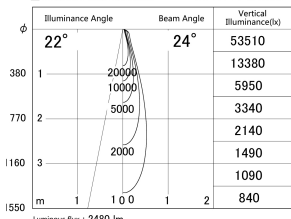

Item no. DD146-2025B9035

Series Name: cledy versa L-G tracklight
(DD146)

■ Lighting Distribution Curve (cd/1000 lm)

Installation	Recessed mount
Type	cledy versa L-G tracklight (DD146)
Fixture wattage	21W
Beam angle	24deg
Color Temp.	3500K
CRI	Ra>90
Luminous	2479 lm
Body	Die-castaluminumalloy
Body finish	N/A
Trim finish	Black
Reflector finish	N/A
IP Rate	IP20
Light source	COB module
Input Voltage	AC220~240V
Dimming Type	Non-Dimmable
Certificate	CE,CCC
Cut Hole	125mm