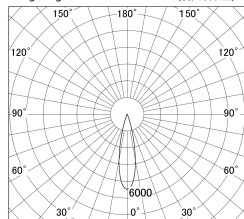

■ Lighting Distribution Curve (cd/1000 lm)