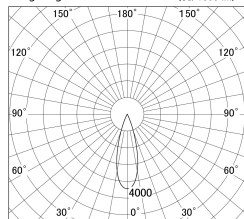

■ Lighting Distribution Curve (cd/1000 lm)