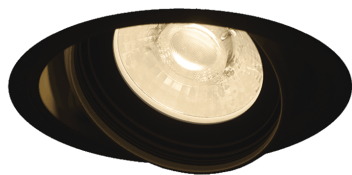

Item no. DD146-2035B9035

Series Name: cledy versa L-G tracklight
(DD146)