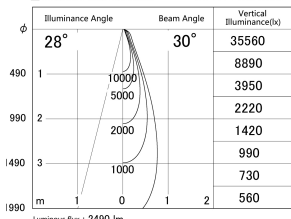

Item no. DD146-2035B9035

Series Name: cledy versa L-G tracklight
(DD146)

■ Lighting Distribution Curve (cd/1000 lm)

Installation	Recessed mount
Type	cledy versa L-G tracklight (DD146)
Fixture wattage	21W
Beam angle	30deg
Color Temp.	3500K
CRI	Ra>90
Luminous	2489 lm
Body	Die-castaluminumalloy
Body finish	N/A
Trim finish	Black
Reflector finish	N/A
IP Rate	IP20
Light source	COB module
Input Voltage	AC220~240V
Dimming Type	Non-Dimmable
Certificate	CE,CCC
Cut Hole	125mm