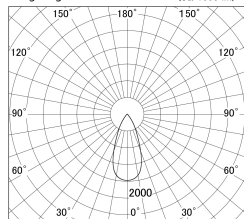

■ Lighting Distribution Curve (cd/1000 lm)