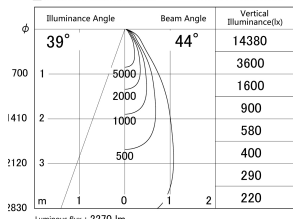

Item no. DD146-2050B9035

Series Name: cledy versa L-G tracklight
(DD146)

■ Lighting Distribution Curve (cd/1000 lm)

Installation	Recessed mount
Type	cledy versa L-G tracklight (DD146)
Fixture wattage	21W
Beam angle	44deg
Color Temp.	3500K
CRI	Ra>90
Luminous	2268 lm
Body	Die-castaluminumalloy
Body finish	N/A
Trim finish	Black
Reflector finish	N/A
IP Rate	IP20
Light source	COB module
Input Voltage	AC220~240V
Dimming Type	Non-Dimmable
Certificate	CE,CCC
Cut Hole	125mm