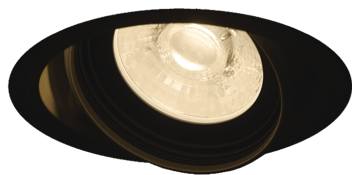

Item no. DD146-2050B9035

Series Name: cledy versa L-G tracklight
(DD146)