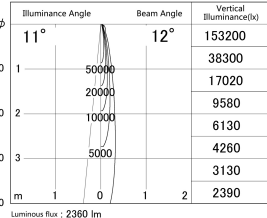

Item no. DD146-2515B9035

Series Name: cledy versa L-G tracklight
(DD146)

■ Lighting Distribution Curve (cd/1000 lm)

■ Direct Horizontal Illuminance DD146-2515B9035

Installation	Recessed mount
Type	cledy versa L-G tracklight (DD146)
Fixture wattage	24W
Beam angle	12deg
Color Temp.	3500K
CRI	Ra>90
Luminous	2360 lm
Body	Die-castaluminumalloy
Body finish	N/A
Trim finish	Black
Reflector finish	N/A
IP Rate	IP20
Light source	COB module
Input Voltage	AC220~240V
Dimming Type	Non-Dimmable
Certificate	CE,CCC
Cut Hole	125mm