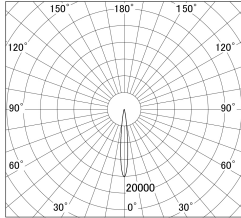

Item no. DD146-2515B9035

Series Name: cledy versa L-G tracklight
(DD146)

■ Lighting Distribution Curve (cd/1000 lm)

■ Direct Horizontal Illuminance DD146-2515B9035

Installation	Recessed mount
Type	cledy versa L-G tracklight (DD146)
Fixture wattage	24W
Beam angle	12deg
Color Temp.	3500K
CRI	Ra>90
Luminous	2360 lm
Body	Die-castaluminumalloy
Body finish	N/A
Trim finish	Black
Reflector finish	N/A
IP Rate	IP20
Light source	COB module
Input Voltage	AC220~240V
Dimming Type	Non-Dimmable
Certificate	CE,CCC
Cut Hole	125mm