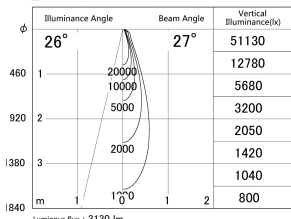

Item no. DD146-2525B9035

Series Name: cledy versa L-G tracklight (DD146)

■ Lighting Distribution Curve (cd/1000 lm)

Installation	Recessed mount
Type	cledy versa L-G tracklight (DD146)
Fixture wattage	24W
Beam angle	27deg
Color Temp.	3500K
CRI	Ra>90
Luminous	3130 lm
Body	Die-castaluminumalloy
Body finish	N/A
Trim finish	Black
Reflector finish	N/A
IP Rate	IP20
Light source	COB module
Input Voltage	AC220~240V
Dimming Type	Non-Dimmable
Certificate	CE,CCC
Cut Hole	125mm