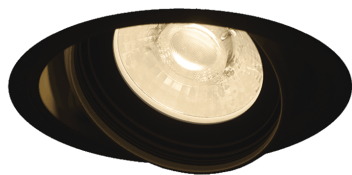

Item no. DD146-2525B9035

Series Name: cledy versa L-G tracklight (DD146)