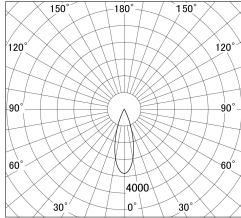

Item no. DD146-2535B9035

Series Name: cledy versa L-G tracklight
(DD146)

■ Lighting Distribution Curve (cd/1000 lm)

■ Direct Horizontal Illuminance DD146-2535B9035

Installation	Recessed mount
Type	cledy versa L-G tracklight (DD146)
Fixture wattage	24W
Beam angle	32deg
Color Temp.	3500K
CRI	Ra>90
Luminous	3147 lm
Body	Die-castaluminumalloy
Body finish	N/A
Trim finish	Black
Reflector finish	N/A
IP Rate	IP20
Light source	COB module
Input Voltage	AC220~240V
Dimming Type	Non-Dimmable
Certificate	CE,CCC
Cut Hole	125mm