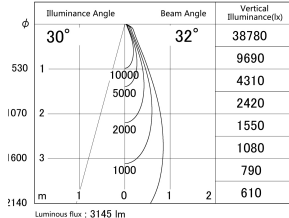

Item no. DD146-2535B9035

Series Name: cledy versa L-G tracklight
(DD146)

■ Lighting Distribution Curve (cd/1000 lm)

■ Direct Horizontal Illuminance DD146-2535B9035

Installation	Recessed mount
Type	cledy versa L-G tracklight (DD146)
Fixture wattage	24W
Beam angle	32deg
Color Temp.	3500K
CRI	Ra>90
Luminous	3147 lm
Body	Die-castaluminumalloy
Body finish	N/A
Trim finish	Black
Reflector finish	N/A
IP Rate	IP20
Light source	COB module
Input Voltage	AC220~240V
Dimming Type	Non-Dimmable
Certificate	CE,CCC
Cut Hole	125mm