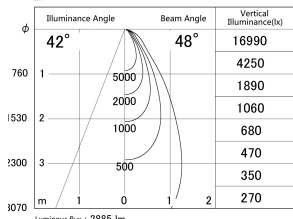

Item no. DD146-2550B9035

Series Name: cledy versa L-G tracklight
(DD146)

■ Lighting Distribution Curve (cd/1000 lm)

Installation	Recessed mount
Type	cledy versa L-G tracklight (DD146)
Fixture wattage	24W
Beam angle	48deg
Color Temp.	3500K
CRI	Ra>90
Luminous	2884 lm
Body	Die-castaluminumalloy
Body finish	N/A
Trim finish	Black
Reflector finish	N/A
IP Rate	IP20
Light source	COB module
Input Voltage	AC220~240V
Dimming Type	Non-Dimmable
Certificate	CE,CCC
Cut Hole	125mm