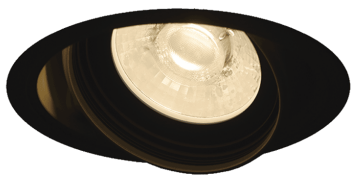

Item no. DD146-2550B9035

Series Name: cledy versa L-G tracklight
(DD146)