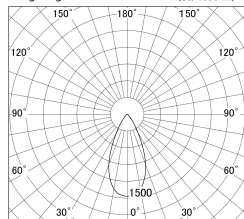

■ Lighting Distribution Curve (cd/1000 lm)