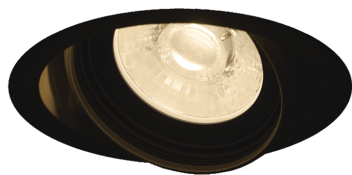

Item no. DD146-3015B9035

Series Name: cledy versa L-G tracklight
(DD146)