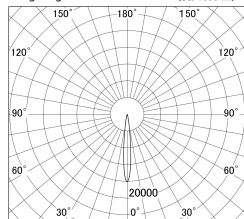

■ Lighting Distribution Curve (cd/1000 lm)