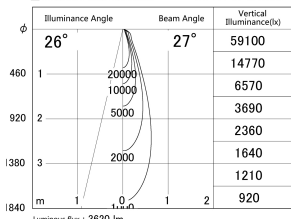

Item no. DD146-3025B9035

Series Name: cledy versa L-G tracklight
(DD146)

■ Lighting Distribution Curve (cd/1000 lm)

Installation	Recessed mount
Type	cledy versa L-G tracklight (DD146)
Fixture wattage	28W
Beam angle	27deg
Color Temp.	3500K
CRI	Ra>90
Luminous	3618 lm
Body	Die-castaluminumalloy
Body finish	N/A
Trim finish	Black
Reflector finish	N/A
IP Rate	IP20
Light source	COB module
Input Voltage	AC220~240V
Dimming Type	Non-Dimmable
Certificate	CE,CCC
Cut Hole	125mm