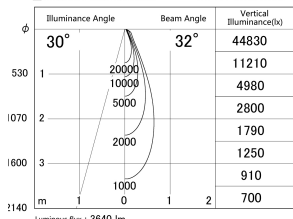

Item no. DD146-3035B9035

Series Name: cledy versa L-G tracklight
(DD146)

■ Lighting Distribution Curve (cd/1000 lm)

Installation	Recessed mount
Type	cledy versa L-G tracklight (DD146)
Fixture wattage	28W
Beam angle	32deg
Color Temp.	3500K
CRI	Ra>90
Luminous	3638 lm
Body	Die-castaluminumalloy
Body finish	N/A
Trim finish	Black
Reflector finish	N/A
IP Rate	IP20
Light source	COB module
Input Voltage	AC220~240V
Dimming Type	Non-Dimmable
Certificate	CE,CCC
Cut Hole	125mm