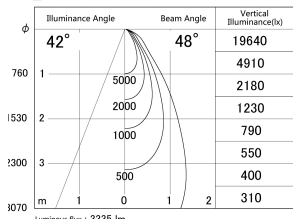

Item no. DD146-3050B9035

Series Name: cledy versa L-G tracklight
(DD146)

■ Lighting Distribution Curve (cd/1000 lm)

Installation	Recessed mount
Type	cledy versa L-G tracklight (DD146)
Fixture wattage	28W
Beam angle	48deg
Color Temp.	3500K
CRI	Ra>90
Luminous	3333 lm
Body	Die-castaluminumalloy
Body finish	N/A
Trim finish	Black
Reflector finish	N/A
IP Rate	IP20
Light source	COB module
Input Voltage	AC220~240V
Dimming Type	Non-Dimmable
Certificate	CE,CCC
Cut Hole	125mm