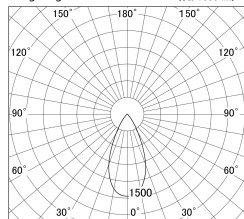

■ Lighting Distribution Curve (cd/1000 lm)