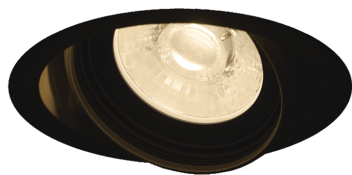

Item no. DD146-3515B9035

Series Name: cledy versa L-G tracklight
(DD146)