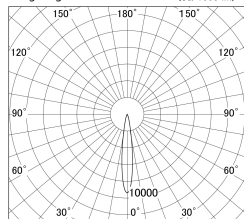

■ Lighting Distribution Curve (cd/1000 lm)