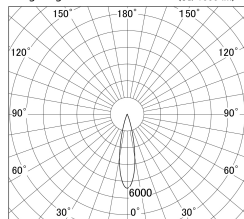

Item no. DD146-3525B9035

Series Name: cledy versa L-G tracklight  
(DD146)

■ Lighting Distribution Curve (cd/1000 lm)

■ Direct Horizontal Illuminance DD146-3525B9035

Installation	Recessed mount
Type	cledy versa L-G tracklight (DD146)
Fixture wattage	32W
Beam angle	23deg
Color Temp.	3500K
CRI	Ra>90
Luminous	3939 lm
Body	Die-castaluminumalloy
Body finish	N/A
Trim finish	Black
Reflector finish	N/A
IP Rate	IP20
Light source	COB module
Input Voltage	AC220~240V
Dimming Type	Non-Dimmable
Certificate	CE,CCC
Cut Hole	150mm