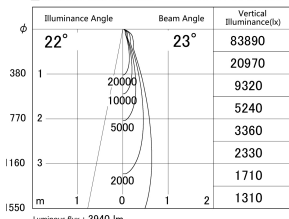

Item no. DD146-3525B9035

Series Name: cledy versa L-G tracklight  
(DD146)

■ Lighting Distribution Curve (cd/1000 lm)

■ Direct Horizontal Illuminance DD146-3525B9035

Installation	Recessed mount
Type	cledy versa L-G tracklight (DD146)
Fixture wattage	32W
Beam angle	23deg
Color Temp.	3500K
CRI	Ra>90
Luminous	3939 lm
Body	Die-castaluminumalloy
Body finish	N/A
Trim finish	Black
Reflector finish	N/A
IP Rate	IP20
Light source	COB module
Input Voltage	AC220~240V
Dimming Type	Non-Dimmable
Certificate	CE,CCC
Cut Hole	150mm