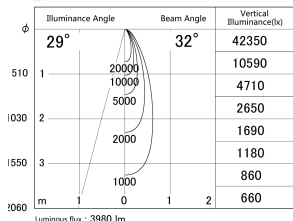

Item no. DD146-3535B9035

Series Name: cledy versa L-G tracklight
(DD146)

■ Lighting Distribution Curve (cd/1000 lm)

Installation	Recessed mount
Type	cledy versa L-G tracklight (DD146)
Fixture wattage	32W
Beam angle	32deg
Color Temp.	3500K
CRI	Ra>90
Luminous	3979 lm
Body	Die-castaluminumalloy
Body finish	N/A
Trim finish	Black
Reflector finish	N/A
IP Rate	IP20
Light source	COB module
Input Voltage	AC220~240V
Dimming Type	Non-Dimmable
Certificate	CE,CCC
Cut Hole	150mm