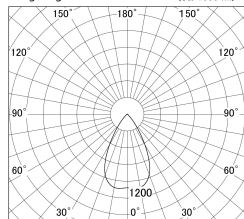

■ Lighting Distribution Curve (cd/1000 lm)