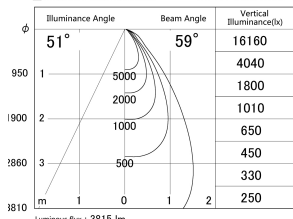

Item no. DD146-3550B9035

Series Name: cledy versa L-G tracklight
(DD146)

■ Lighting Distribution Curve (cd/1000 lm)

Installation	Recessed mount
Type	cledy versa L-G tracklight (DD146)
Fixture wattage	32W
Beam angle	59deg
Color Temp.	3500K
CRI	Ra>90
Luminous	3817 lm
Body	Die-castaluminumalloy
Body finish	N/A
Trim finish	Black
Reflector finish	N/A
IP Rate	IP20
Light source	COB module
Input Voltage	AC220~240V
Dimming Type	Non-Dimmable
Certificate	CE,CCC
Cut Hole	150mm