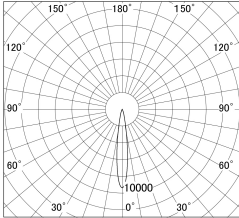

Item no. DD146-4015B9035

Series Name: cledy versa L-G tracklight  
(DD146)

■ Lighting Distribution Curve (cd/1000 lm)

■ Direct Horizontal Illuminance DD146-4015B9035

φ	Illuminance Angle	Beam Angle	Vertical Illuminance(lx)
127550	14°	15°	127550
31890			31890
14170			14170
7970			7970
5100			5100
3540			3540
2600			2600
1990			1990

Luminous flux : 3380 lm

Installation	Recessed mount
Type	cledy versa L-G tracklight (DD146)
Fixture wattage	36W
Beam angle	15deg
Color Temp.	3500K
CRI	Ra>90
Luminous	3381 lm
Body	Die-castaluminumalloy
Body finish	N/A
Trim finish	Black
Reflector finish	N/A
IP Rate	IP20
Light source	COB module
Input Voltage	AC220~240V
Dimming Type	Non-Dimmable
Certificate	CE,CCC
Cut Hole	150mm