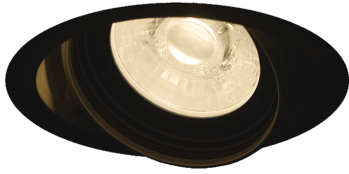

Item no. DD146-4015B9035

Series Name: cledy versa L-G tracklight  
(DD146)

■ Lighting Distribution Curve (cd/1000 lm)

■ Direct Horizontal Illuminance DD146-4015B9035

φ	Illuminance Angle	Beam Angle	Vertical Illuminance(lx)
127550	14°	15°	127550
31890			31890
14170			14170
7970			7970
5100			5100
3540			3540
2600			2600
1990			1990

Luminous flux : 3380 lm

Installation	Recessed mount
Type	cledy versa L-G tracklight (DD146)
Fixture wattage	36W
Beam angle	15deg
Color Temp.	3500K
CRI	Ra>90
Luminous	3381 lm
Body	Die-castaluminumalloy
Body finish	N/A
Trim finish	Black
Reflector finish	N/A
IP Rate	IP20
Light source	COB module
Input Voltage	AC220~240V
Dimming Type	Non-Dimmable
Certificate	CE,CCC
Cut Hole	150mm