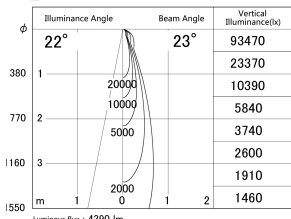

Item no. DD146-4025B9035

Series Name: cledy versa L-G tracklight (DD146)

■ Lighting Distribution Curve (cd/1000 lm)

Installation	Recessed mount
Type	cledy versa L-G tracklight (DD146)
Fixture wattage	36W
Beam angle	23deg
Color Temp.	3500K
CRI	Ra>90
Luminous	4389 lm
Body	Die-castaluminumalloy
Body finish	N/A
Trim finish	Black
Reflector finish	N/A
IP Rate	IP20
Light source	COB module
Input Voltage	AC220~240V
Dimming Type	Non-Dimmable
Certificate	CE,CCC
Cut Hole	150mm