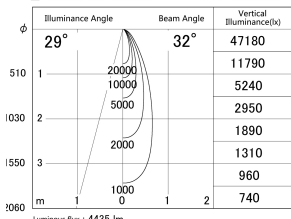

Item no. DD146-4035B9035

Series Name: cledy versa L-G tracklight
(DD146)

■ Lighting Distribution Curve (cd/1000 lm)

Installation	Recessed mount
Type	cledy versa L-G tracklight (DD146)
Fixture wattage	36W
Beam angle	32deg
Color Temp.	3500K
CRI	Ra>90
Luminous	4433 lm
Body	Die-castaluminumalloy
Body finish	N/A
Trim finish	Black
Reflector finish	N/A
IP Rate	IP20
Light source	COB module
Input Voltage	AC220~240V
Dimming Type	Non-Dimmable
Certificate	CE,CCC
Cut Hole	150mm