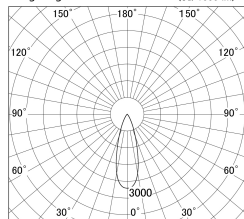

■ Lighting Distribution Curve (cd/1000 lm)