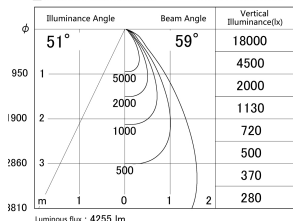

Item no. DD146-4050B9035

Series Name: cledy versa L-G tracklight
(DD146)

■ Lighting Distribution Curve (cd/1000 lm)

Installation	Recessed mount
Type	cledy versa L-G tracklight (DD146)
Fixture wattage	36W
Beam angle	59deg
Color Temp.	3500K
CRI	Ra>90
Luminous	4253 lm
Body	Die-castaluminumalloy
Body finish	N/A
Trim finish	Black
Reflector finish	N/A
IP Rate	IP20
Light source	COB module
Input Voltage	AC220~240V
Dimming Type	Non-Dimmable
Certificate	CE,CCC
Cut Hole	150mm