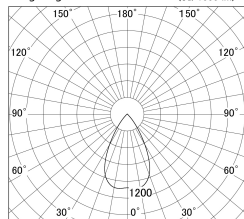

■ Lighting Distribution Curve (cd/1000 lm)