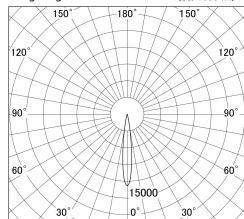

Lighting Distribution Curve (cd/1000 lm)