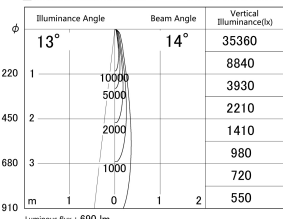

Item no. DD146-0815B9040

Series Name: cledy versa L-G tracklight (DD146)

Lighting Distribution Curve (cd/1000 lm)

Installation	Recessed mount
Type	cledy versa L-G tracklight (DD146)
Fixture wattage	7.5W
Beam angle	14deg
Color Temp.	4000K
CRI	Ra>90
Luminous	688 lm
Body	Die-castaluminumalloy
Body finish	N/A
Trim finish	Black
Reflector finish	N/A
IP Rate	IP20
Light source	COB module
Input Voltage	AC220~240V
Dimming Type	Non-Dimmable
Certificate	CE,CCC
Cut Hole	100mm